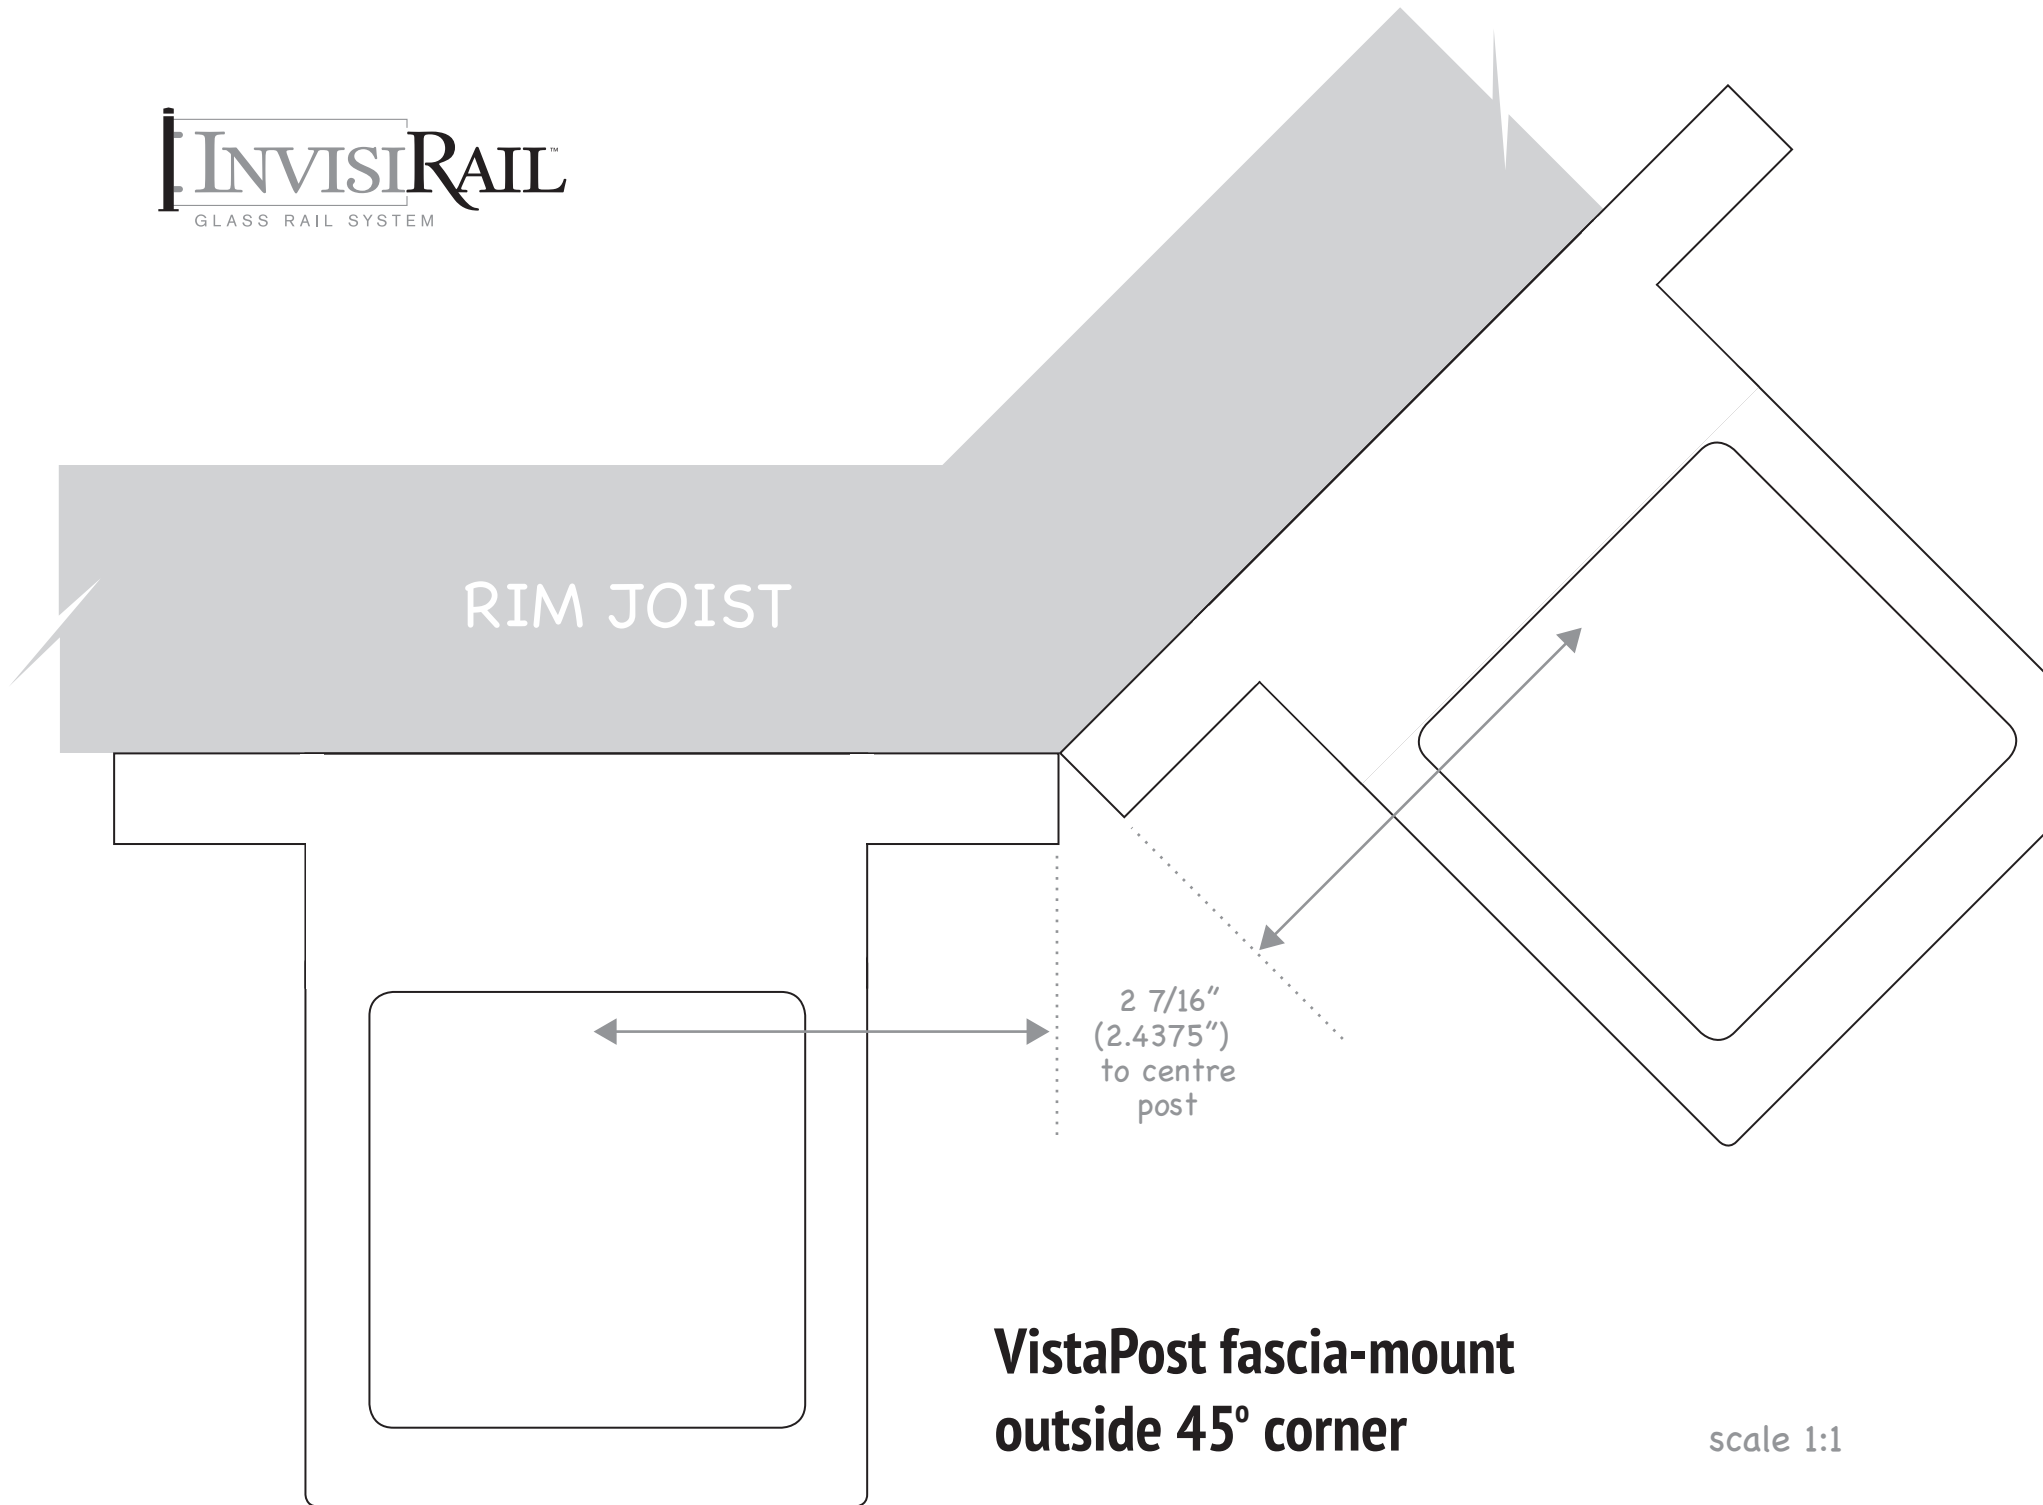

VistaPost fascia -- inside 45°
w/Lite 10 connectors

scale 1:1

VistaPost fascia -- inside 45°
w/stainless steel connectors

scale 1:1

VistaPost fascia -- inside 90°

scale 1:1

RIM JOIST

2 7/16"
(2.4375")
to centre
post

**VistaPost fascia-mount
outside 45° corner**

scale 1:1

VistaPost
fascia-mount corner

scale 1:1