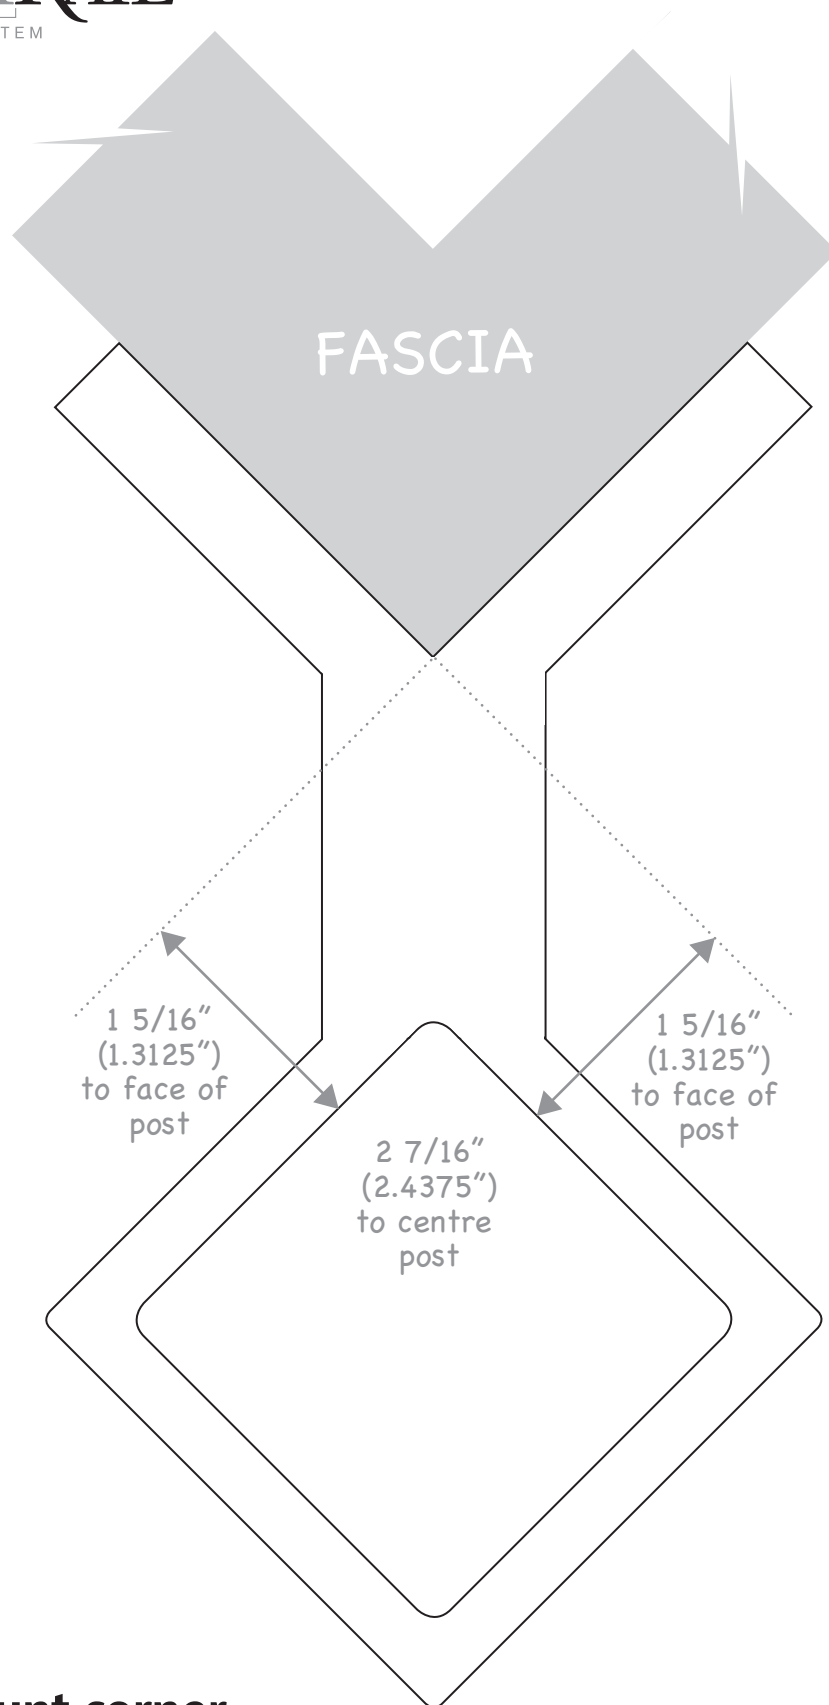

VistaPost fascia -- inside 45°
w/Lite 10 connectors

scale 1:1

VistaPost fascia -- inside 45°
w/stainless steel connectors

scale 1:1

VistaPost fascia -- inside 90°

scale 1:1

RIM JOIST

2 7/16"
(2.4375")
to centre
post

**VistaPost fascia-mount
outside 45° corner**

scale 1:1

VistaPost
fascia-mount corner

scale 1:1