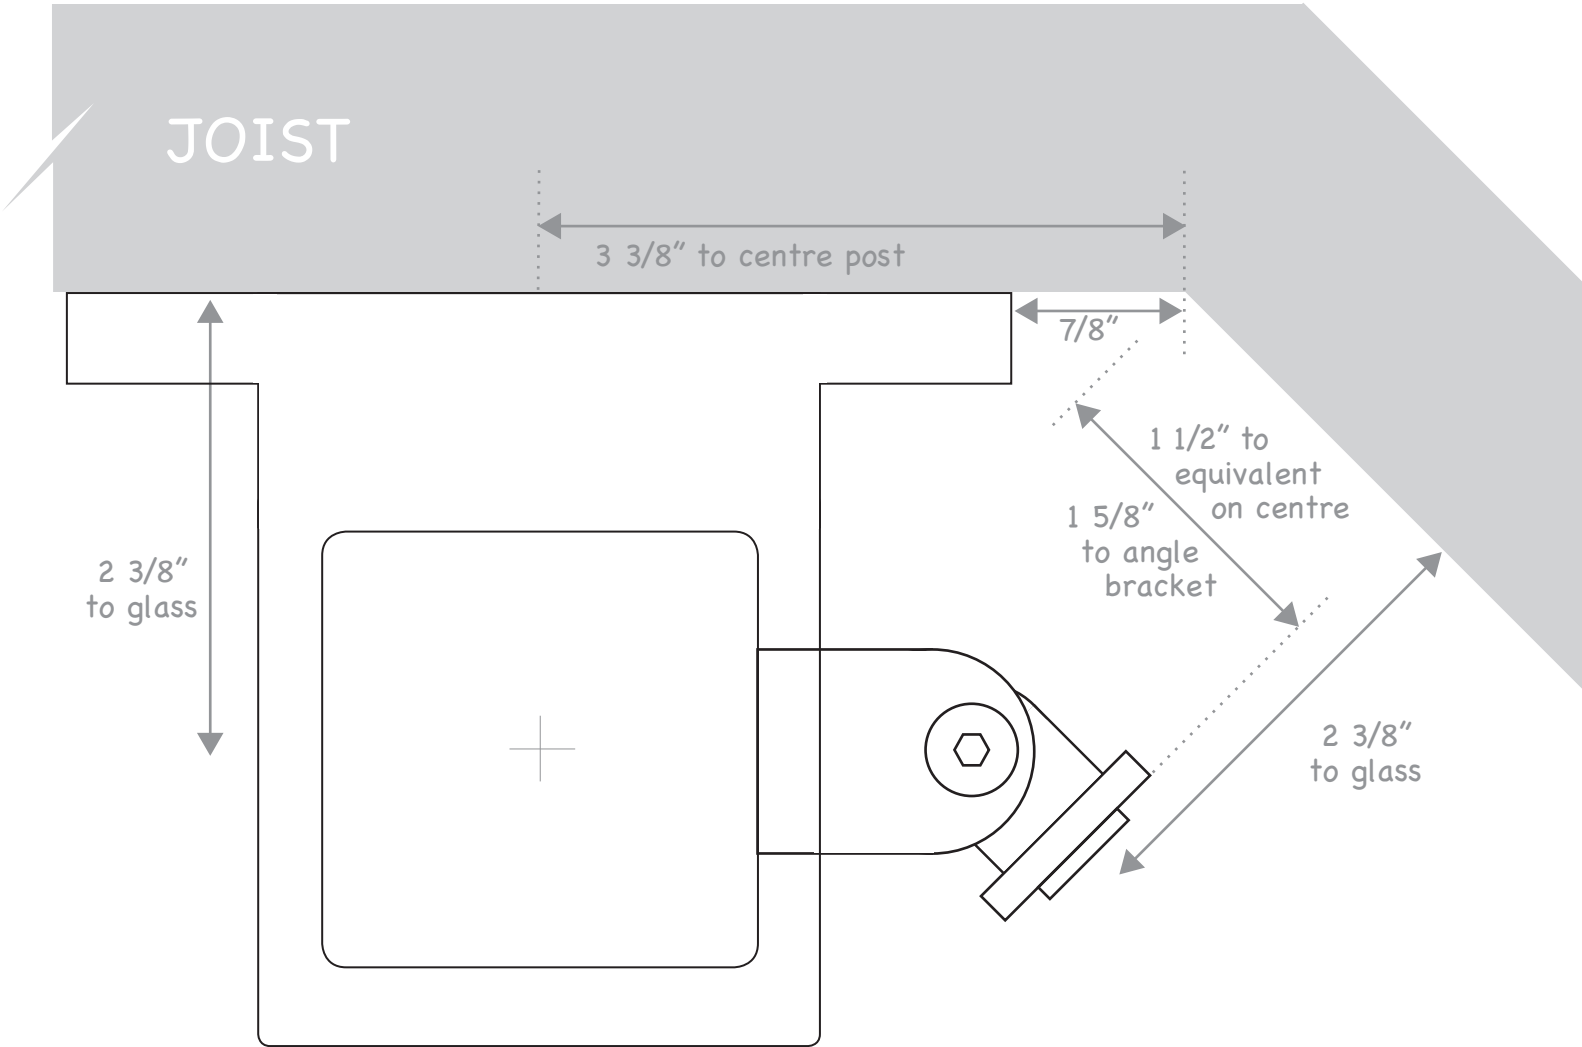

VistaPost fascia -- inside 45°
w/Lite 10 connectors

scale 1:1

VistaPost fascia -- inside 45°
w/stainless steel connectors

scale 1:1

VistaPost fascia -- inside 90°

scale 1:1

RIM JOIST

2 7/16"
(2.4375")
to centre
post

**VistaPost fascia-mount
outside 45° corner**

scale 1:1

VistaPost
fascia-mount corner

scale 1:1