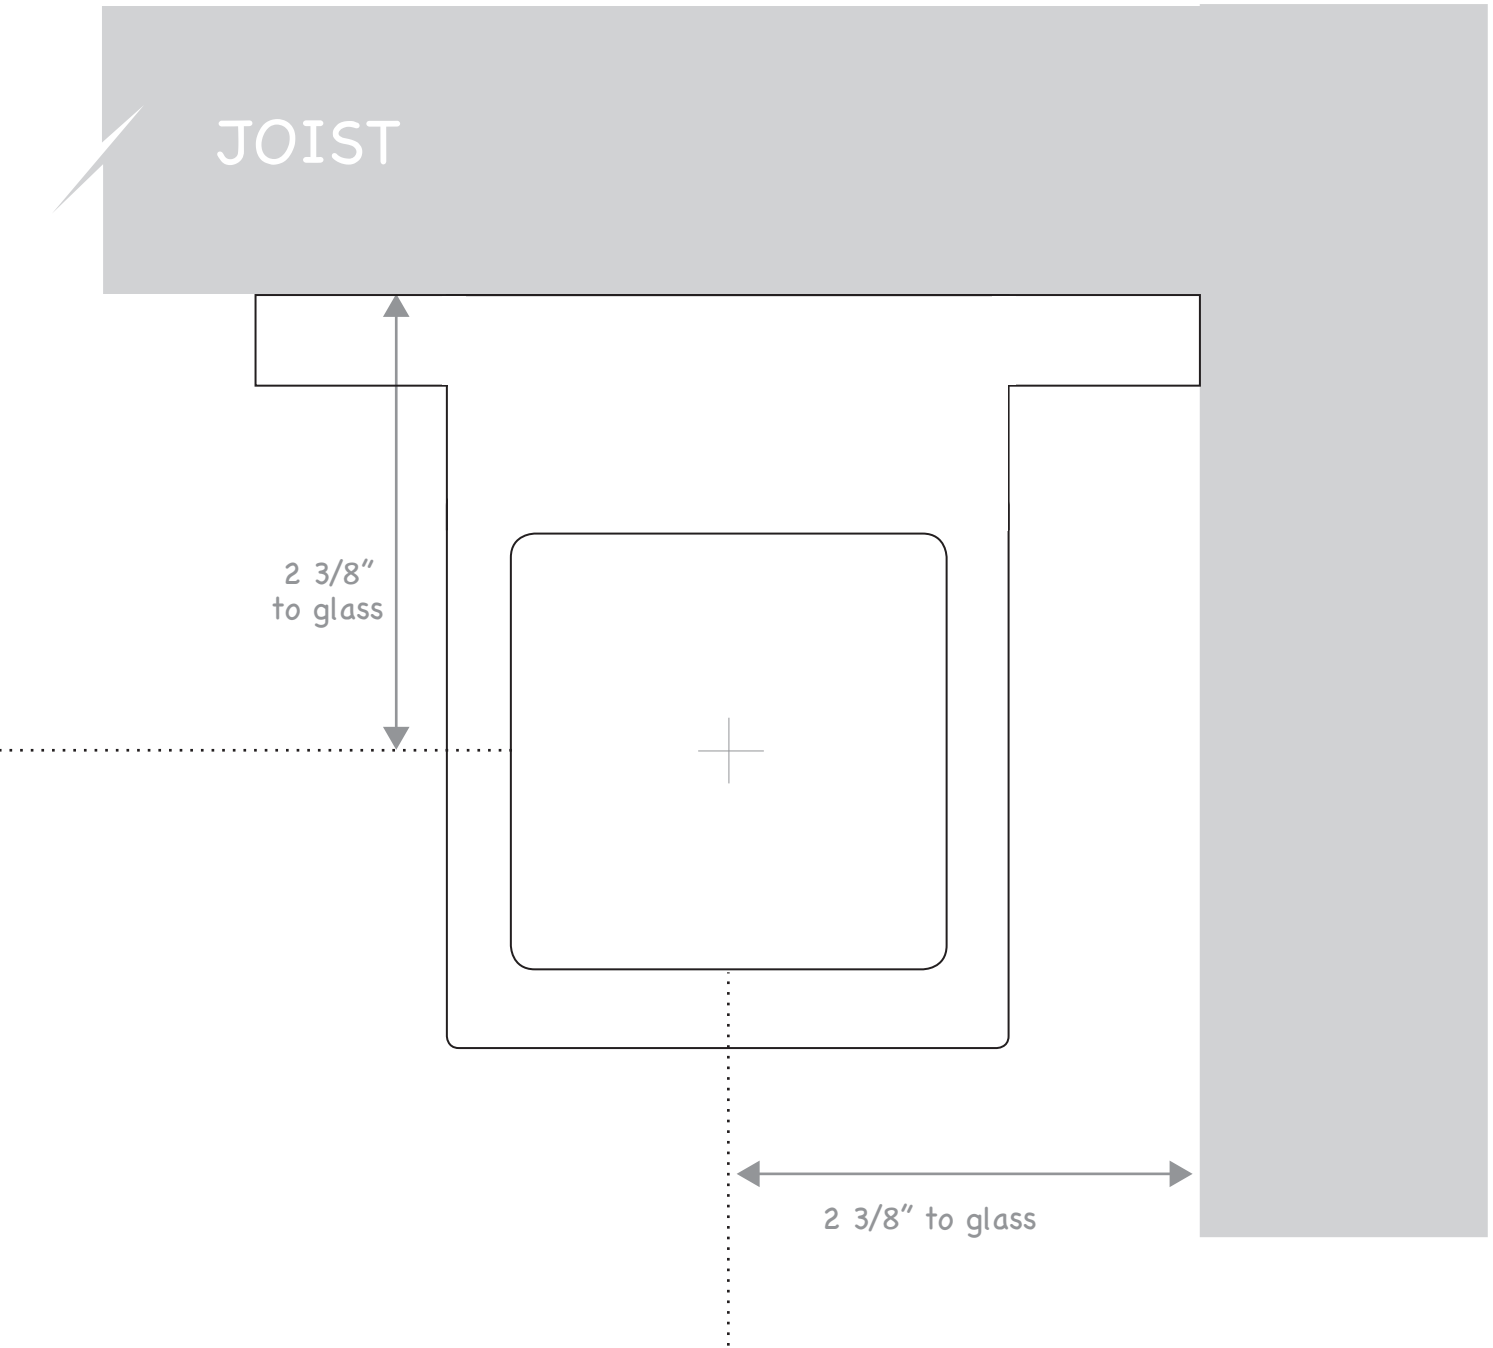

VistaPost fascia -- inside 45°
w/Lite 10 connectors

scale 1:1

VistaPost fascia -- inside 45°
w/stainless steel connectors

scale 1:1

VistaPost fascia -- inside 90°

scale 1:1

RIM JOIST

2 7/16"
(2.4375")
to centre
post

**VistaPost fascia-mount
outside 45° corner**

scale 1:1

VistaPost
fascia-mount corner

scale 1:1