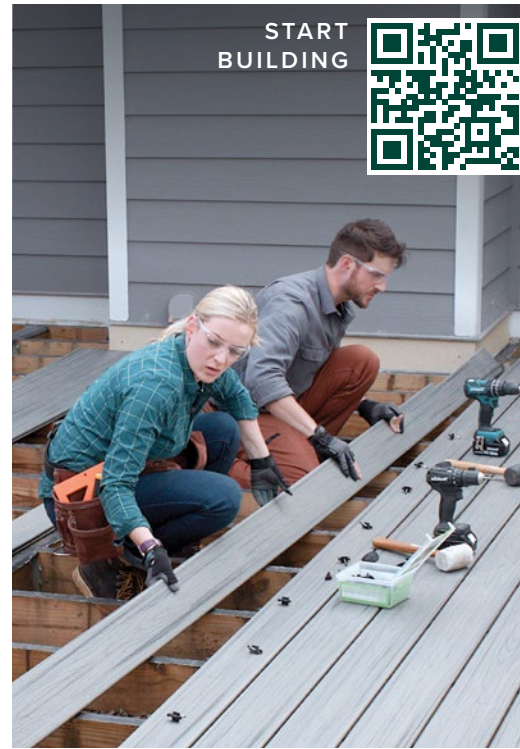

TRY OUR TOOLS

COLOR SELECTOR

COST CALCULATOR

DECK STARTER

DECK DESIGNER

AR VISUALIZER

See your ideal deck in real time. Download in any app store.

START BUILDING