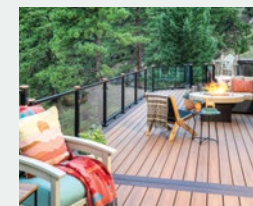

TREX® RAINESCAPE®

TREX® OUTDOOR LIGHTING™

TREX® OUTDOOR FURNITURE™

durable design & easy installation

RAILING

Mix and match railing options for any style and budget.

featuring: Signature Glass Railing in Charcoal Black