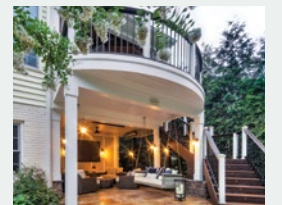

TREX® RAINESCAPE®