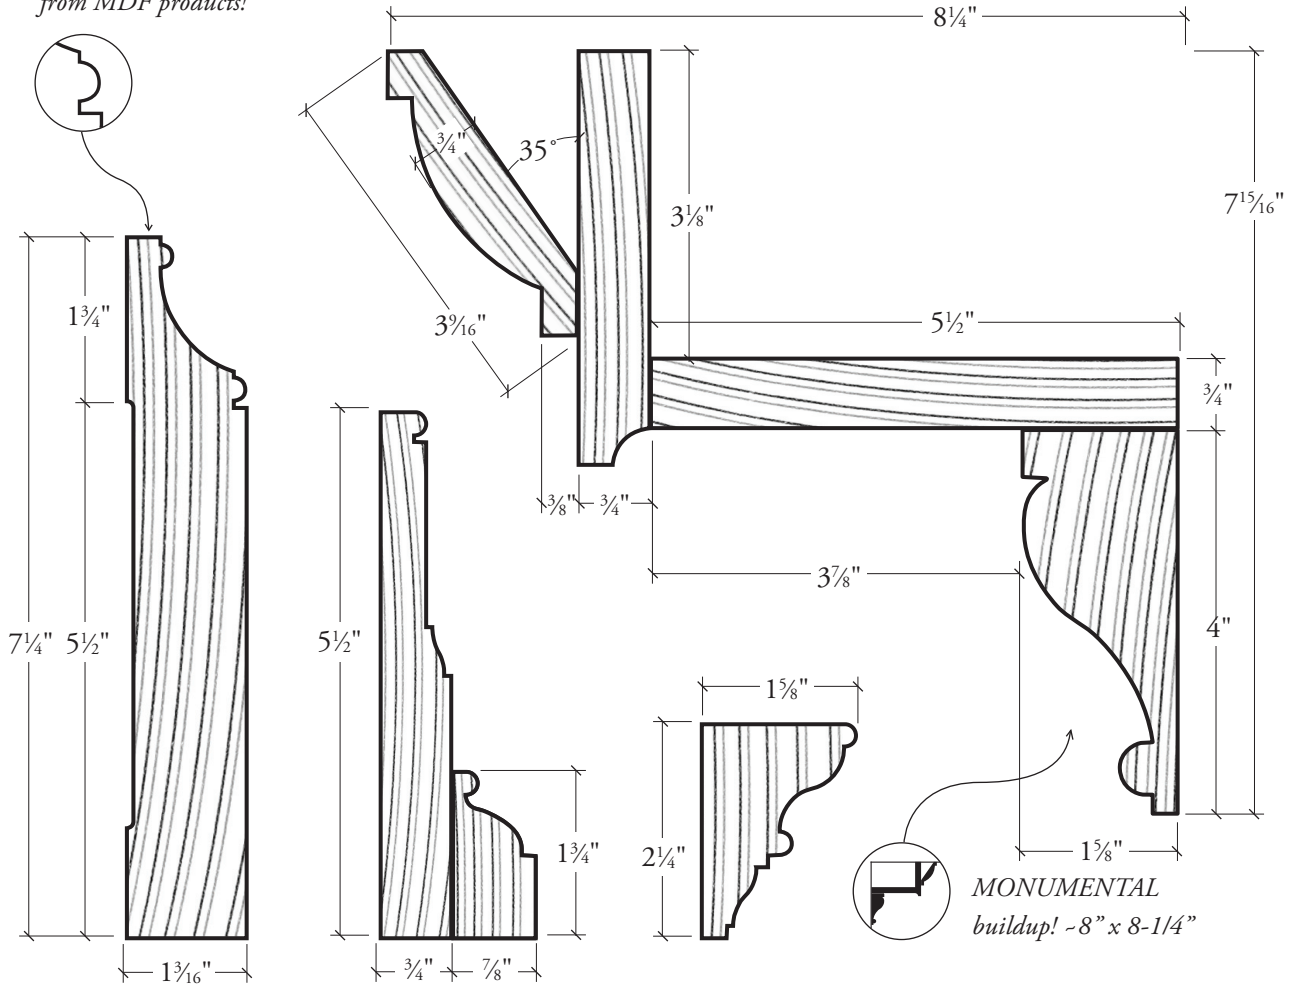

1/2

CLASSICAL COLONIAL COLLECTION

SCALE

DETAILS you cannot get from MDF products!

PROFILE	DESCRIPTION	PATTERN#	NET THICK	NET WIDTH	LENGTH
	Chair Rail	WOCH001	1 5/8"	2 1/4"	16'
	Base	WOBM001	1 3/16"	7 1/4"	16'
	Casing	WOCS001	3/4"	5 1/2"	17'
	Back Band	WOBB001	7/8"	1 3/4"	17'
	Crown 1	WOCM001	3/4"	3 3/16"	16'
	Crown 2	WOCM002	3/4"	4 5/16"	16'
	Crown S4SSE	1x6 S4SSE	3/4"	5 1/2"	16'
	Crown 3	WOCM003	1 5/8"	4"	16'