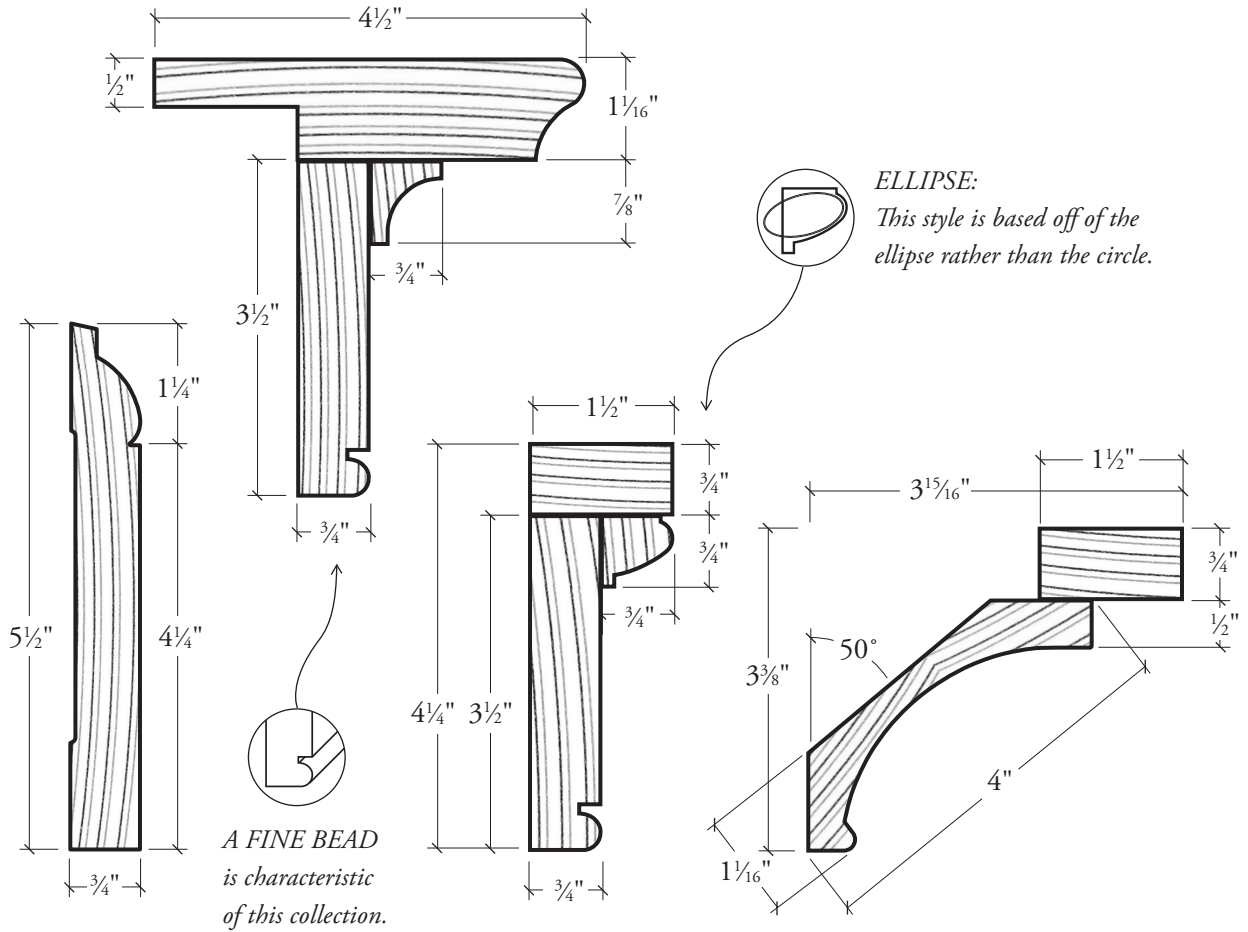

1/2

GREEK REVIVAL COLLECTION

SCALE

PROFILE	DESCRIPTION	PATTERN#	NET THICK	NET WIDTH	LENGTH
	Band Mold	WOBB002	3/4"	3/4"	17'
	Casing/Apron	WOCS007	3/4"	3 1/2"	17'
	1x2 S4SSE	1x2 S4SSE	3/4"	1 1/2"	16'
	Crown	WOCM004	1 1/16"	4"	16'
	Base	WOBM002	3/4"	5 1/2"	16'
	Window Stool	WOWS001	1 1/16"	4 1/2"	16'
	Cove	WOCV001	3/4"	7/8"	16'