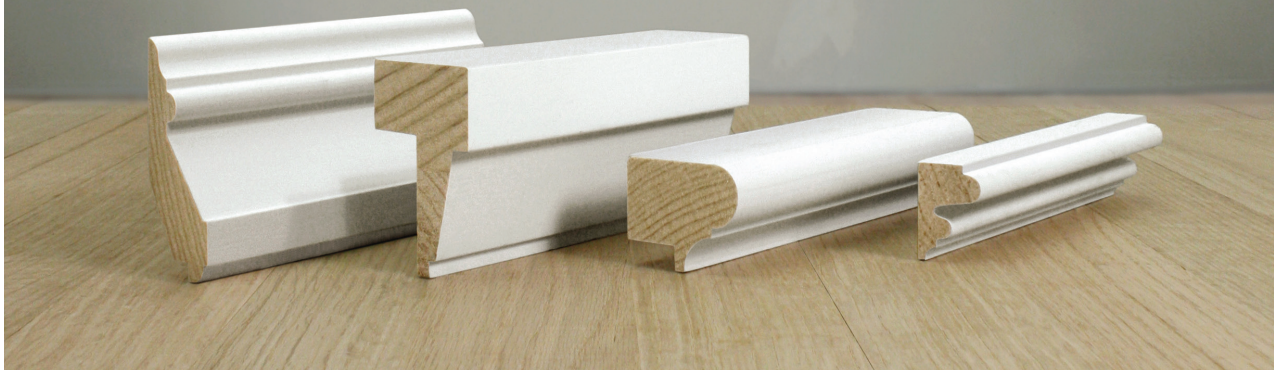

— rounding out the molding collections —

WAINSCOT CAPS & PANEL MOLDING

WAINSCOT CAP
1 1/8" x 3"
WOWC002

WAINSCOT CAP
1 5/8" x 2 5/8"
WOWC006

WAINSCOT CAP
1 3/4" x 1 3/8"
WOWC003

FEDERAL PANEL
7/8" x 1 1/4"
WOSP001

ROUNDING OUT THE MOLDING COLLECTION:

Wainscot caps and panel molding are designed to complement WindsorONE boards and specialty boards in

a variety of applications; Also look stunning when used in conjunction with the four WindsorONE molding styles.